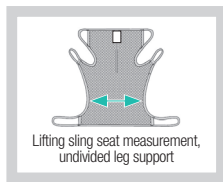

Size guide for lifting slings

- To determine the most appropriate model, size and material for the individual user, trial fitting of lifting slings is always essential.
- The size guide's measurements and recommendations are only intended as an aid to selecting lifting slings.
- The lifting sling's seat width gives an indication of how wide the user's hips (trochanter width) can be. The user's trochanter width must be within +/- 5cm/2" of the lifting sling's seat width.
- The lifting sling is too large if the user's seat slides out too far at the lower opening, or if the leg supports slide forward towards the hollows of the user's knees.
- The lifting sling is too small if the user's face is too close to the slingbar, if the leg supports chafe at the groin, or if the sling appears to be too tight or feels too tight.

Divided leg supports/High back

	Art. No.	Product name	Material/Description	SWL	Size	Rec user weight	Sling seat measurement	Sling overall height
	4080002	HighBackSling	polyester	300kg/660lbs	XXS	10–25kg/22–55lbs	20cm/8"	77cm/30"
	4080003	HighBackSling	polyester	300kg/660lbs	XS	20–35kg/44–77lbs	25cm/10"	85cm/33"
	4080004	HighBackSling	polyester	300kg/660lbs	S	30–55kg/66–122lbs	35cm/14"	91cm/36"
	4080006	HighBackSling	polyester	300kg/660lbs	M	50–90kg/110–198lbs	45cm/18"	94cm/37"
	4080007	HighBackSling	polyester	300kg/660lbs	L	80–110kg/176–242lbs	56cm/22"	98cm/39"
	4080008	HighBackSling	polyester	300kg/660lbs	XL	110–160kg/242–353lbs	62cm/24"	98cm/39"
	4080009	HighBackSling	polyester	300kg/660lbs	XXL	130–200kg/287–441lbs	70cm/28"	102cm/40"
	4082002	HighBackSling	polyester net	300kg/660lbs	XXS	10–25kg/22–55lbs	20cm/8"	77cm/30"
	4082003	HighBackSling	polyester net	300kg/660lbs	XS	20–35kg/44–77lbs	25cm/10"	85cm/33"
4082004	HighBackSling	polyester net	300kg/660lbs	S	30–55kg/66–122lbs	35cm/14"	91cm/36"	
4082006	HighBackSling	polyester net	300kg/660lbs	M	50–90kg/110–198lbs	45cm/18"	94cm/37"	
4082007	HighBackSling	polyester net	300kg/660lbs	L	80–110kg/176–242lbs	56cm/22"	98cm/39"	
4082008	HighBackSling	polyester net	300kg/660lbs	XL	110–160kg/242–353lbs	62cm/24"	98cm/39"	
4082009	HighBackSling	polyester net	300kg/660lbs	XXL	130–200kg/287–441lbs	70cm/28"	102cm/40"