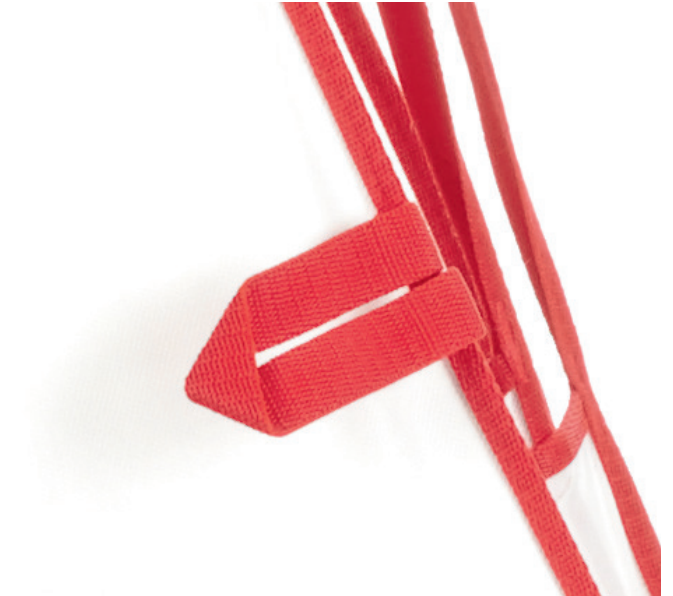

Disposable material for optimal hygiene

DHG also has lifting slings for patient specific use. These are made of a sturdy, durable non-woven material. Instead of laundering, these lifting slings are discarded after use, when they become soiled or when the user no longer needs them. This prevents the spread of multi-resistant and other types of infectious bacteria. Disposable material is a very practical solution which also enables optimal hygiene and safety.