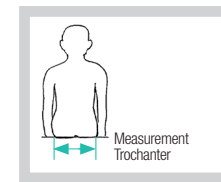

HygieneSling

Three versions for more active users

HygieneSling is a lifting sling that is easy to apply and makes it easier for the caregiver to dress/undress the user in connection with toileting. HygieneSling, which is designed for users with adequate muscular tonus, is available in three versions; with or without a belt, or with a belt and extra back support.

- Divided leg supports; easy for the caregiver to apply and re-move, the user does not sit on the lifting sling
- Low back; the user is supported behind the back, up to the armpits and under the legs
- Slightly reclined seated posture
- The user must have adequate muscular tonus
- HygieneSling is available in three versions; with or without a belt, and with a belt and extra back support
- SWL 300kg/660lbs

Size guide for lifting slings

- To determine the most appropriate model, size and material for the individual user, trial fitting of lifting slings is always essential.
- The size guide's measurements and recommendations are only intended as an aid to selecting lifting slings.
- The lifting sling's seat width gives an indication of how wide the user's hips (trochanter width) can be. The user's trochanter width must be within +/- 5cm/2" of the lifting sling's seat width.
- The lifting sling is too large if the user's seat slides out too far at the lower opening, or if the leg supports slide forward towards the hollows of the user's knees.
- The lifting sling is too small if the user's face is too close to the slingbar, if the leg supports chafe at the groin, or if the sling appears to be too tight or feels too tight.