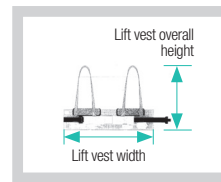

Size guide for lifting slings

- To determine the most appropriate model, size and material for the individual user, trial fitting of lifting slings is always essential.
- The size guide's measurements and recommendations are only intended as an aid to selecting lifting slings.
- The lifting sling's seat width gives an indication of how wide the user's hips (trochanter width) can be. The user's trochanter width must be within +/- 5cm/2" of the lifting sling's seat width.
- The lifting sling is too large if the user's seat slides out too far at the lower opening, or if the leg supports slide forward towards the hollows of the user's knees.
- The lifting sling is too small if the user's face is too close to the slingbar, if the leg supports chafe at the groin, or if the sling appears to be too tight or feels too tight.

Divided leg supports/High back

	Art. No.	Product name	Material/Description	SWL	Size	Rec user weight	Sling seat measurement	Sling overall height
	4080002	HighBackSling	polyester	300kg/660lbs	XXS	10–25kg/22–55lbs	20cm/8"	77cm/30"
	4080003	HighBackSling	polyester	300kg/660lbs	XS	20–35kg/44–77lbs	25cm/10"	85cm/33"
	4080004	HighBackSling	polyester	300kg/660lbs	S	30–55kg/66–122lbs	35cm/14"	91cm/36"
	4080006	HighBackSling	polyester	300kg/660lbs	M	50–90kg/110–198lbs	45cm/18"	94cm/37"
	4080007	HighBackSling	polyester	300kg/660lbs	L	80–110kg/176–242lbs	56cm/22"	98cm/39"
	4080008	HighBackSling	polyester	300kg/660lbs	XL	110–160kg/242–353lbs	62cm/24"	98cm/39"
	4080009	HighBackSling	polyester	300kg/660lbs	XXL	130–200kg/287–441lbs	70cm/28"	102cm/40"
	4082002	HighBackSling	polyester net	300kg/660lbs	XXS	10–25kg/22–55lbs	20cm/8"	77cm/30"
	4082003	HighBackSling	polyester net	300kg/660lbs	XS	20–35kg/44–77lbs	25cm/10"	85cm/33"
4082004	HighBackSling	polyester net	300kg/660lbs	S	30–55kg/66–122lbs	35cm/14"	91cm/36"	
4082006	HighBackSling	polyester net	300kg/660lbs	M	50–90kg/110–198lbs	45cm/18"	94cm/37"	
4082007	HighBackSling	polyester net	300kg/660lbs	L	80–110kg/176–242lbs	56cm/22"	98cm/39"	
4082008	HighBackSling	polyester net	300kg/660lbs	XL	110–160kg/242–353lbs	62cm/24"	98cm/39"	
4082009	HighBackSling	polyester net	300kg/660lbs	XXL	130–200kg/287–441lbs	70cm/28"	102cm/40"