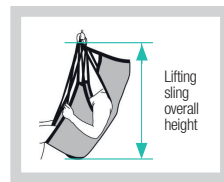

HygieneSling

Three versions for more active users

HygieneSling is a lifting sling that is easy to apply and makes it easier for the caregiver to dress/undress the user in connection with toileting. HygieneSling, which is designed for users with adequate muscular tonus, is available in three versions; with or without a belt, or with a belt and extra back support.

- Divided leg supports; easy for the caregiver to apply and re-move, the user does not sit on the lifting sling
- Low back; the user is supported behind the back, up to the armpits and under the legs
- Slightly reclined seated posture
- The user must have adequate muscular tonus
- HygieneSling is available in three versions; with or without a belt, and with a belt and extra back support
- SWL 300kg/660lbs

Size guide for lifting slings

- To determine the most appropriate model, size and material for the individual user, trial fitting of lifting slings is always essential.
- The size guide's measurements and recommendations are only intended as an aid to selecting lifting slings.
- The lifting sling's seat width gives an indication of how wide the user's hips (trochanter width) can be. The user's trochanter width must be within +/- 5cm/2" of the lifting sling's seat width.
- The lifting sling is too large if the user's seat slides out too far at the lower opening, or if the leg supports slide forward towards the hollows of the user's knees.
- The lifting sling is too small if the user's face is too close to the slingbar, if the leg supports chafe at the groin, or if the sling appears to be too tight or feels too tight.