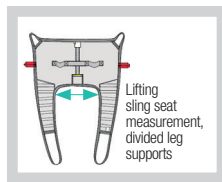

Size guide for lifting slings

- To determine the most appropriate model, size and material for the individual user, trial fitting of lifting slings is always essential.
- The size guide's measurements and recommendations are only intended as an aid to selecting lifting slings.
- The lifting sling's seat width gives an indication of how wide the user's hips (trochanter width) can be. The user's trochanter width must be within +/- 5cm/2" of the lifting sling's seat width.
- The lifting sling is too large if the user's seat slides out too far at the lower opening, or if the leg supports slide forward towards the hollows of the user's knees.
- The lifting sling is too small if the user's face is too close to the slingbar, if the leg supports chafe at the groin, or if the sling appears to be too tight or feels too tight.

Divided leg supports/High back

	Art. No.	Product name	Material/Description	SWL	Size	Rec user weight	Sling seat measurement	Sling overall height
	4080002	HighBackSling	polyester	300kg/660lbs	XXS	10–25kg/22–55lbs	20cm/8"	77cm/30"
	4080003	HighBackSling	polyester	300kg/660lbs	XS	20–35kg/44–77lbs	25cm/10"	85cm/33"
	4080004	HighBackSling	polyester	300kg/660lbs	S	30–55kg/66–122lbs	35cm/14"	91cm/36"
	4080006	HighBackSling	polyester	300kg/660lbs	M	50–90kg/110–198lbs	45cm/18"	94cm/37"
	4080007	HighBackSling	polyester	300kg/660lbs	L	80–110kg/176–242lbs	56cm/22"	98cm/39"
	4080008	HighBackSling	polyester	300kg/660lbs	XL	110–160kg/242–353lbs	62cm/24"	98cm/39"
	4080009	HighBackSling	polyester	300kg/660lbs	XXL	130–200kg/287–441lbs	70cm/28"	102cm/40"
	4082002	HighBackSling	polyester net	300kg/660lbs	XXS	10–25kg/22–55lbs	20cm/8"	77cm/30"
	4082003	HighBackSling	polyester net	300kg/660lbs	XS	20–35kg/44–77lbs	25cm/10"	85cm/33"
4082004	HighBackSling	polyester net	300kg/660lbs	S	30–55kg/66–122lbs	35cm/14"	91cm/36"	
4082006	HighBackSling	polyester net	300kg/660lbs	M	50–90kg/110–198lbs	45cm/18"	94cm/37"	
4082007	HighBackSling	polyester net	300kg/660lbs	L	80–110kg/176–242lbs	56cm/22"	98cm/39"	
4082008	HighBackSling	polyester net	300kg/660lbs	XL	110–160kg/242–353lbs	62cm/24"	98cm/39"	
4082009	HighBackSling	polyester net	300kg/660lbs	XXL	130–200kg/287–441lbs	70cm/28"	102cm/40"