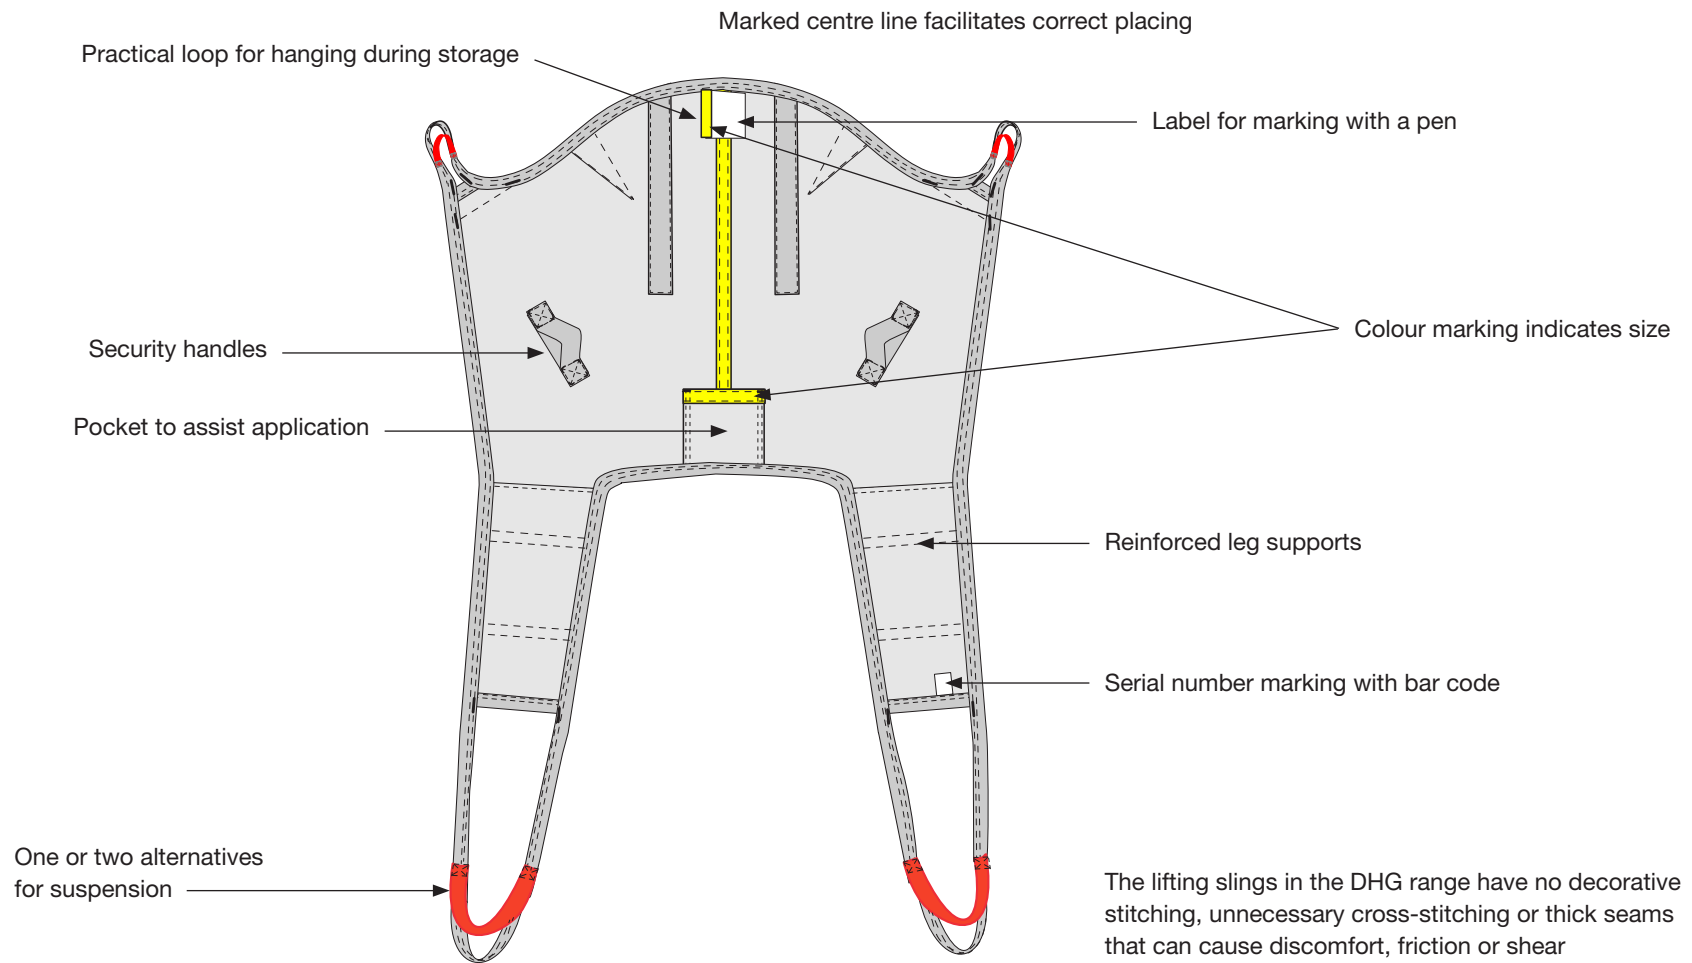

SystemRoMedic™

The essentials sling selection

A durable, functional range offering the user
a quality fit and comfortable experience

DHG
Moving Health Forward

quality functionality durability

SystemRoMedic™ Slings are characterised by a quality fit and functionality, as well as practical, but not unnecessary features.

All details are placed where they provide the most benefit, without being in the way for either the user or the caregiver.

- Durable fabrics with maximum service life:
- Strong seams, reinforced in strategic places
- Strong edging for better wear
- All belts and fasteners are strong, safe and easy to adjust
- Fabrics that are easy to care for and withstand laundering at high temperatures
- Disposable material for short-term, patient specific use

NEW PROMO PRICE Contact your local DHG representative for a quote today

Simplicity is comfort

Different models for different situations

DHG offers solutions for all different transfer situations and for all users. Each of our lifting sling models is designed and produced for optimal functionality, both for the user and the caregiver, for one or a few specific situations. Some models and materials work best for seated transfers, for example, between bed and chair, while others are adapted for situations such as lifting from the recumbent position, for hygiene, bathing or showering. The table to the right, shows which models are most suitable in different situations.