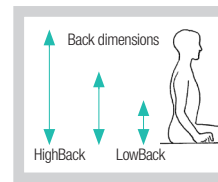

Size guide for lifting slings

- To determine the most appropriate model, size and material for the individual user, trial fitting of lifting slings is always essential.
- The size guide's measurements and recommendations are only intended as an aid to selecting lifting slings.
- The lifting sling's seat width gives an indication of how wide the user's hips (trochanter width) can be. The user's trochanter width must be within +/- 5cm/2" of the lifting sling's seat width.
- The lifting sling is too large if the user's seat slides out too far at the lower opening, or if the leg supports slide forward towards the hollows of the user's knees.
- The lifting sling is too small if the user's face is too close to the slingbar, if the leg supports chafe at the groin, or if the sling appears to be too tight or feels too tight.

Divided leg supports/High back

	Art. No.	Product name	Material/Description	SWL	Size	Rec user weight	Sling seat measurement	Sling overall height
	4080002	HighBackSling	polyester	300kg/660lbs	XXS	10–25kg/22–55lbs	20cm/8"	77cm/30"
	4080003	HighBackSling	polyester	300kg/660lbs	XS	20–35kg/44–77lbs	25cm/10"	85cm/33"
	4080004	HighBackSling	polyester	300kg/660lbs	S	30–55kg/66–122lbs	35cm/14"	91cm/36"
	4080006	HighBackSling	polyester	300kg/660lbs	M	50–90kg/110–198lbs	45cm/18"	94cm/37"
	4080007	HighBackSling	polyester	300kg/660lbs	L	80–110kg/176–242lbs	56cm/22"	98cm/39"
	4080008	HighBackSling	polyester	300kg/660lbs	XL	110–160kg/242–353lbs	62cm/24"	98cm/39"
	4080009	HighBackSling	polyester	300kg/660lbs	XXL	130–200kg/287–441lbs	70cm/28"	102cm/40"
	4082002	HighBackSling	polyester net	300kg/660lbs	XXS	10–25kg/22–55lbs	20cm/8"	77cm/30"
	4082003	HighBackSling	polyester net	300kg/660lbs	XS	20–35kg/44–77lbs	25cm/10"	85cm/33"
4082004	HighBackSling	polyester net	300kg/660lbs	S	30–55kg/66–122lbs	35cm/14"	91cm/36"	
4082006	HighBackSling	polyester net	300kg/660lbs	M	50–90kg/110–198lbs	45cm/18"	94cm/37"	
4082007	HighBackSling	polyester net	300kg/660lbs	L	80–110kg/176–242lbs	56cm/22"	98cm/39"	
4082008	HighBackSling	polyester net	300kg/660lbs	XL	110–160kg/242–353lbs	62cm/24"	98cm/39"	
4082009	HighBackSling	polyester net	300kg/660lbs	XXL	130–200kg/287–441lbs	70cm/28"	102cm/40"