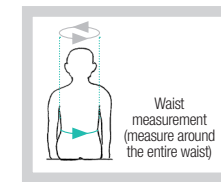

Size guide for lifting slings

- To determine the most appropriate model, size and material for the individual user, trial fitting of lifting slings is always essential.
- The size guide's measurements and recommendations are only intended as an aid to selecting lifting slings.
- The lifting sling's seat width gives an indication of how wide the user's hips (trochanter width) can be. The user's trochanter width must be within +/- 5cm/2" of the lifting sling's seat width.
- The lifting sling is too large if the user's seat slides out too far at the lower opening, or if the leg supports slide forward towards the hollows of the user's knees.
- The lifting sling is too small if the user's face is too close to the slingbar, if the leg supports chafe at the groin, or if the sling appears to be too tight or feels too tight.

Divided leg supports/High back

	Art. No.	Product name	Material/Description	SWL	Size	Rec user weight	Sling seat measurement	Sling overall height
	4080002	HighBackSling	polyester	300kg/660lbs	XXS	10–25kg/22–55lbs	20cm/8"	77cm/30"
	4080003	HighBackSling	polyester	300kg/660lbs	XS	20–35kg/44–77lbs	25cm/10"	85cm/33"
	4080004	HighBackSling	polyester	300kg/660lbs	S	30–55kg/66–122lbs	35cm/14"	91cm/36"
	4080006	HighBackSling	polyester	300kg/660lbs	M	50–90kg/110–198lbs	45cm/18"	94cm/37"
	4080007	HighBackSling	polyester	300kg/660lbs	L	80–110kg/176–242lbs	56cm/22"	98cm/39"
	4080008	HighBackSling	polyester	300kg/660lbs	XL	110–160kg/242–353lbs	62cm/24"	98cm/39"
	4080009	HighBackSling	polyester	300kg/660lbs	XXL	130–200kg/287–441lbs	70cm/28"	102cm/40"
	4082002	HighBackSling	polyester net	300kg/660lbs	XXS	10–25kg/22–55lbs	20cm/8"	77cm/30"
	4082003	HighBackSling	polyester net	300kg/660lbs	XS	20–35kg/44–77lbs	25cm/10"	85cm/33"
4082004	HighBackSling	polyester net	300kg/660lbs	S	30–55kg/66–122lbs	35cm/14"	91cm/36"	
4082006	HighBackSling	polyester net	300kg/660lbs	M	50–90kg/110–198lbs	45cm/18"	94cm/37"	
4082007	HighBackSling	polyester net	300kg/660lbs	L	80–110kg/176–242lbs	56cm/22"	98cm/39"	
4082008	HighBackSling	polyester net	300kg/660lbs	XL	110–160kg/242–353lbs	62cm/24"	98cm/39"	
4082009	HighBackSling	polyester net	300kg/660lbs	XXL	130–200kg/287–441lbs	70cm/28"	102cm/40"