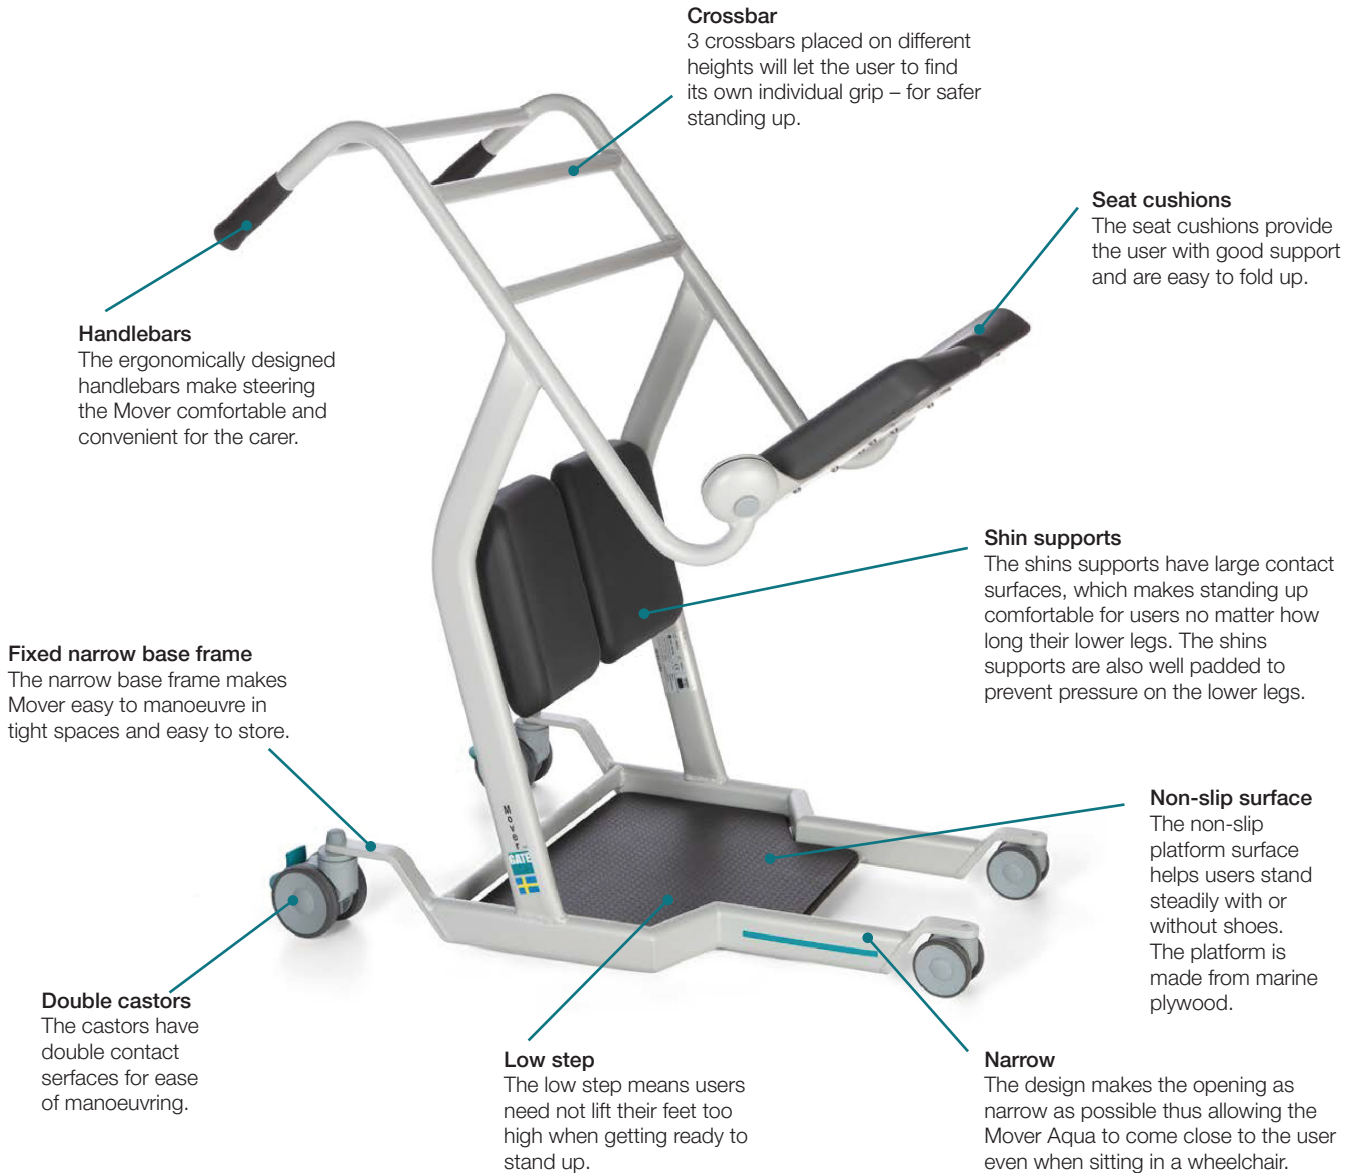

Mover Aqua

Mover is a transfer platform developed to provide smooth, convenient transfer transfer indoor/flat surfaces. It's easy to use and helps transfer patients safely and conveniently. Mover has a narrow base frame and double castors for easy manoeuvrability even in confined spaces. Mover has a stable platform and comfortable seat cushions, and thanks to constant eye contact with the carer, the user always feels comfortable and confident. The new Mover Aqua is specially designed to be used also in showers. PU cushions together with stainless solutions makes this possible. Hygiene management is improved as well.

Technical specifications

Part No.	Product	Max user weight	Width - external	Width - step	Height	Length	Seat height	Weight
53-301	Mover Aqua	180kg	63.5cm	38cm	107cm	94cm	83cm	28kg