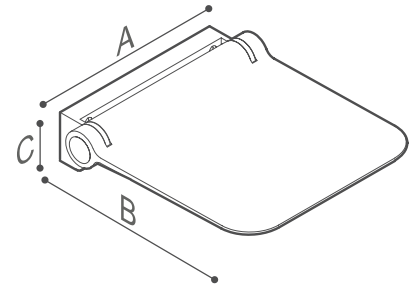

Douchezitting, opklapbaar

Kleur	Artikel nr.	Afmetingen
	G12JDS05 WE	[AxBxC] 425x460x100 mm
	G12JDS05 DD	
	G12JDS05 PB	

Douchezitting opklapbaar, verwijderbaar

Kleur	Artikel nr.	Afmetingen
	G12JDS08 WE	[AxBxC] 425x472x110 mm
	G12JDS08 DD	
	G12JDS08 PB