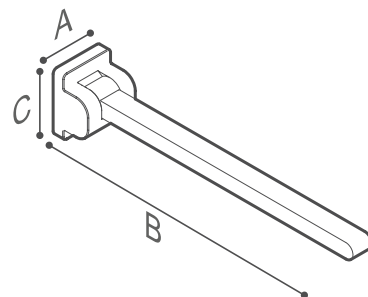

Toiletsteun, opklapbaar en afneembaar

Breedte	Artikel nr.					+					Afmetingen
60 cm	G18JCS07	WE	DD	PB	C1	+	WE	DD	PB	C1	[AxBxC] 100x600x120 mm
70 cm	G18JCS08	WE	DD	PB	C1	+	WE	DD	PB	C1	[AxBxC] 100x700x120 mm
85 cm	G18JCS09	WE	DD	PB	C1	+	WE	DD	PB	C1	[AxBxC] 100x850x120 mm

Let op! Voor zowel de arm als de afdekkap kan een andere kleur gekozen worden. Vermeld artikelnr, kleurkeuze arm, kleurkeuze afdekkap.