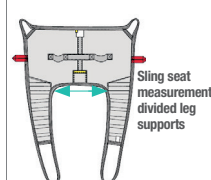

PLEASE NOTE!