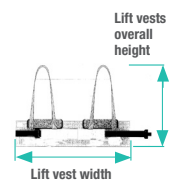

Divided leg supports/Shoulder-high back