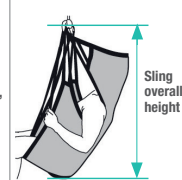

PLEASE NOTE!