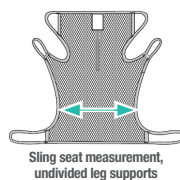

PLEASE NOTE!