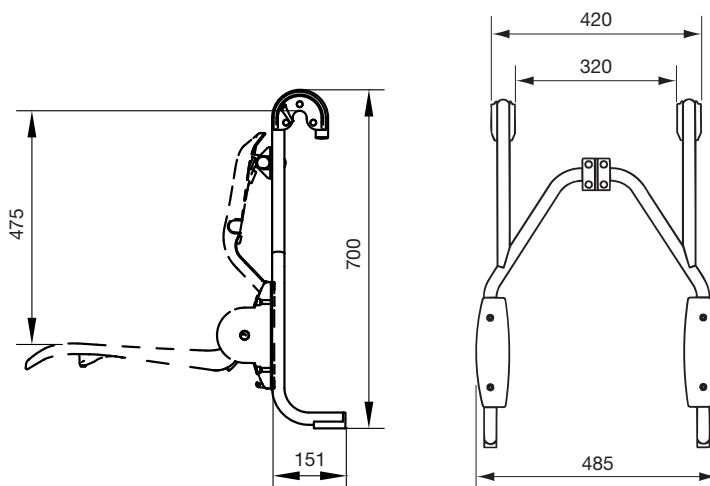

## Technical drawings / Accessories for Ergonomic shower seat with backrests

All measurements are in mm. For complete article numbers, please consult the order information document which is available on our website.

**Click-On frame** | Art. no. LI2216.0014-xx

**Click-On frame, height adjustable** | Art. no. LI2216.0024-xx