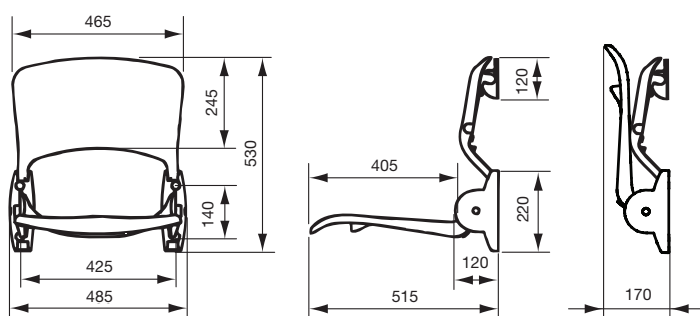

Ergonomic shower seat, with backrest | Art. no. LI2202.2006-xx