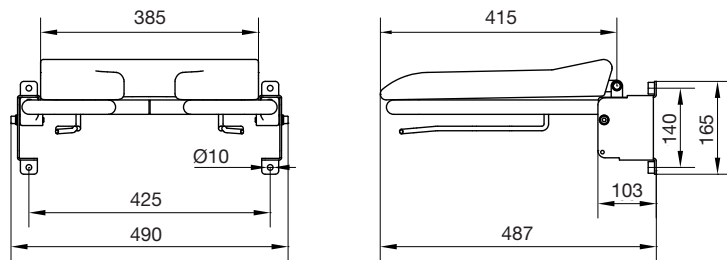

## Technical drawings / Soft shower seats

All measurements are in mm. For complete article numbers, please consult the order information document which is available on our website.

### Soft shower seat

Art. no. LI2221.021x-xx

### Soft shower seat, with backrest and armrests

Art. no. LI2223.021x-xx