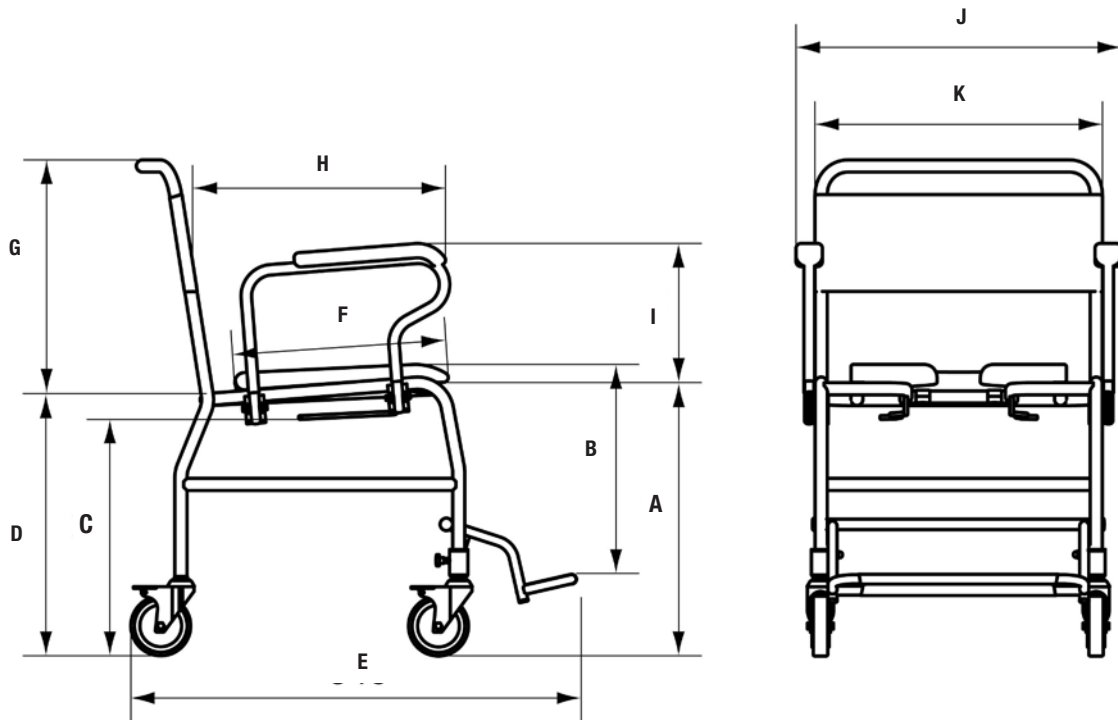

Technical drawings

Heavy Duty commode/shower chair

All measurements are in mm.

	mm	inch
A	570	22.4"
B	380-435	15"-17.1"
C	490	19.3"
D	550	21.7"
E	940	37"
F	450	17.7"
G	490	19.3"
H	525	20.7"
I	290	11.4"
J	680	26.8"