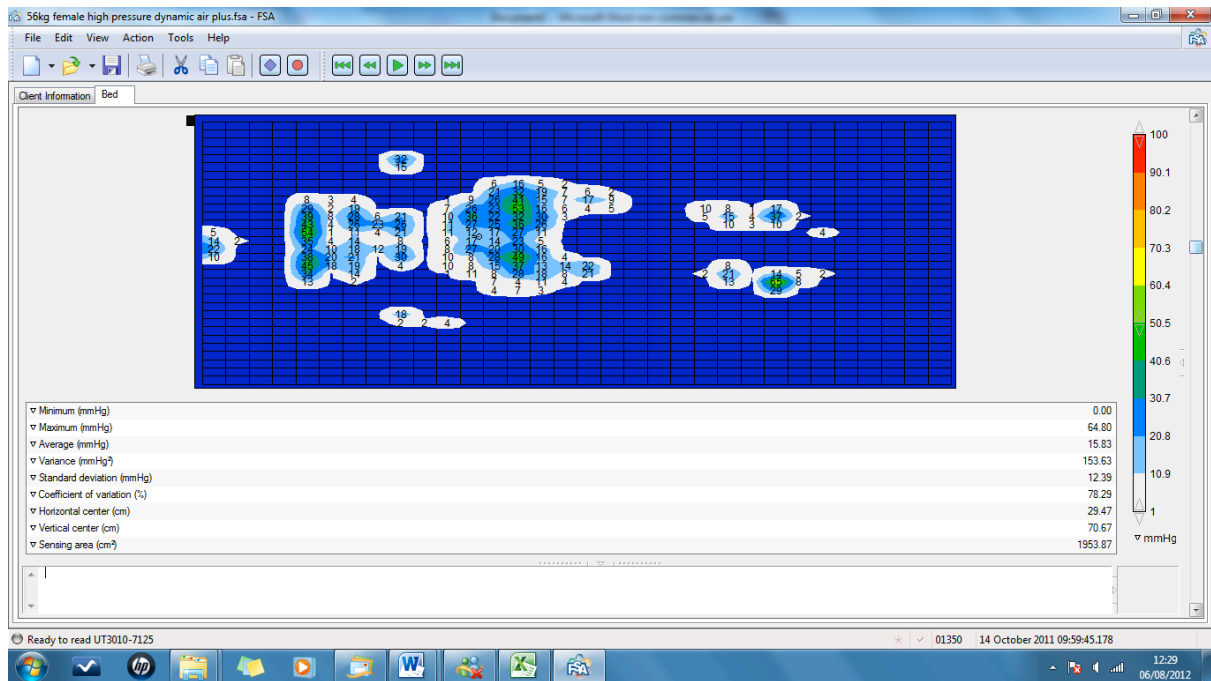

Dyna-Form Air Pro-Plus Pressure mapping

Air Pro-Plus 56kg Patient

Air Pro-Plus 89kg (14 stone) Male