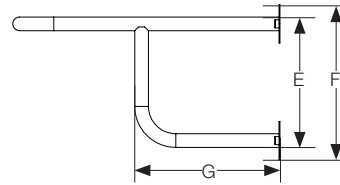

Bathroom adaptations

LinidoSolutions

Technical drawings / Washbasin rail

All measurements are in mm. For complete article numbers, please consult the order information document which is available on our website.

Washbasin rail

Art. no. LI2606.000x-xx

A	530 mm	20.8 inch
B	819 mm	32.2 inch
C	710 mm	27.9 inch
D	768 mm	30.2 inch
E	273 mm	10.7 inch
F	324 mm	12.7 inch
G	304 mm	11.9 inch

Washbasin rail

Art. no. LI2606.001x-xx

A	530 mm	20.8 inch
B	819 mm	32.2 inch
C	710 mm	27.9 inch
D	768 mm	30.2 inch
E	273 mm	10.7 inch
F	324 mm	12.7 inch
G	304 mm	11.9 inch
H	255 mm	10 inch
I	460 mm	18.1 inch
J	150 mm	5.9 inch
K	449 mm	17.6 inch