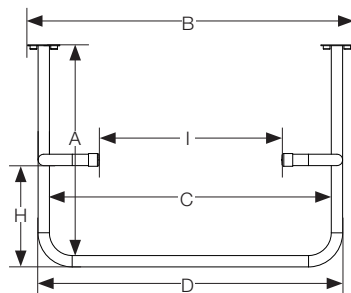

Bathroom adaptations

LinidoSolutions

Technical drawings / Washbasin rail

All measurements are in mm. For complete article numbers, please consult the order information document which is available on our website.

Washbasin rail

Art. no. LI2606.000x-xx

A	530 mm	20.8 inch
B	819 mm	32.2 inch
C	710 mm	27.9 inch
D	768 mm	30.2 inch
E	273 mm	10.7 inch
F	324 mm	12.7 inch
G	304 mm	11.9 inch

Washbasin rail

Art. no. LI2606.001x-xx

A	530 mm	20.8 inch
B	819 mm	32.2 inch
C	710 mm	27.9 inch
D	768 mm	30.2 inch
E	273 mm	10.7 inch
F	324 mm	12.7 inch
G	304 mm	11.9 inch
H	255 mm	10 inch
I	460 mm	18.1 inch
J	150 mm	5.9 inch
K	449 mm	17.6 inch