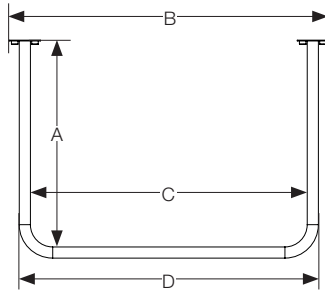

Bathroom adaptations

LinidoSolutions

Technical drawings / Washbasin rail

All measurements are in mm. For complete article numbers, please consult the order information document which is available on our website.

Washbasin rail

Art. no. LI2606.000x-xx

A	530 mm	20.8 inch
B	819 mm	32.2 inch
C	710 mm	27.9 inch
D	768 mm	30.2 inch
E	273 mm	10.7 inch
F	324 mm	12.7 inch
G	304 mm	11.9 inch

Washbasin rail

Art. no. LI2606.001x-xx

A	530 mm	20.8 inch
B	819 mm	32.2 inch
C	710 mm	27.9 inch
D	768 mm	30.2 inch
E	273 mm	10.7 inch
F	324 mm	12.7 inch
G	304 mm	11.9 inch
H	255 mm	10 inch
I	460 mm	18.1 inch
J	150 mm	5.9 inch
K	449 mm	17.6 inch