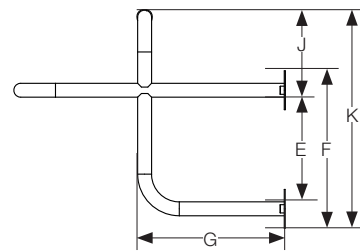

Bathroom adaptations

LinidoSolutions

Technical drawings / Washbasin rail

All measurements are in mm. For complete article numbers, please consult the order information document which is available on our website.

Washbasin rail

Art. no. LI2606.000x-xx

A	530 mm	20.8 inch
B	819 mm	32.2 inch
C	710 mm	27.9 inch
D	768 mm	30.2 inch
E	273 mm	10.7 inch
F	324 mm	12.7 inch
G	304 mm	11.9 inch

Washbasin rail

Art. no. LI2606.001x-xx

A	530 mm	20.8 inch
B	819 mm	32.2 inch
C	710 mm	27.9 inch
D	768 mm	30.2 inch
E	273 mm	10.7 inch
F	324 mm	12.7 inch
G	304 mm	11.9 inch
H	255 mm	10 inch
I	460 mm	18.1 inch
J	150 mm	5.9 inch
K	449 mm	17.6 inch